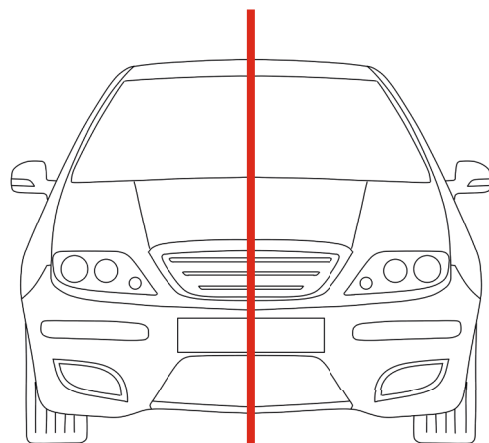

INFO

DE Einbaulage Lagerbock links

passend für Golf 5 Plattform PQ35, wie z.B.: VW Golf 5, VW Golf 6, VW Passat 5, Audi A3, Škoda Octavia, Seat Altea.

Einbaulage Konsole links

passend für Polo 9N Plattform PQ24, wie z.B.: Polo 9N, Seat Ibiza, Škoda Fabia.

EN Fitting position left bearing block

to fit Golf 5 Platform PQ35, for example: VW Golf 5, VW Golf 6, VW Passat 5, Audi A3, Škoda Octavia, Seat Altea.

Fitting position left panel

to fit Golf 5 Platform PQ24, for example: Polo 9N, Seat Ibiza, Škoda Fabia.

FR Position de montage Support palier à gauche

Approprié pour Golf 5 plateforme PQ35, tel que: VW Golf 5, VW Golf 6, VW Passat 5, Audi A3, Škoda Octavia, Seat Altea.

Position de montage Console à gauche

Approprié pour Polo 9N Plattform PQ24, tel que: Polo 9N, Seat Ibiza, Škoda Fabia.

ES Posición de montaje soporte cojinete izq

adecuado para Golf 5 plataforma PQ35, como, por ejemplo: VW Golf 5, VW Golf 6, VW Passat 5, Audi A3, Škoda Octavia, Seat Altea.

Posición de montaje cazoleta izq

adecuada para el Polo 9N plataforma PQ24, como por ejemplo: Polo 9N, Seat Ibiza, Škoda Fabia.

For more technical information please visit: partsfinder.bilsteingroup.com