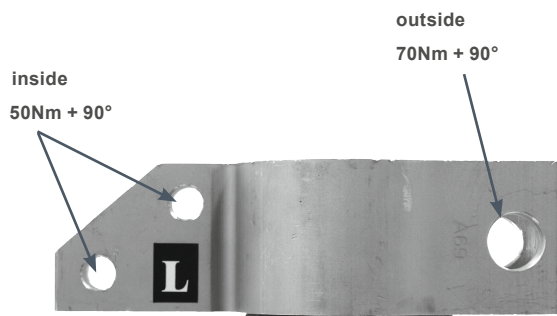

INFO

DE Einbaulage Lagerbock links

passend für Golf 5 Plattform PQ35, wie z.B.: VW Golf 5, VW Golf 6, VW Passat 5, Audi A3, Škoda Octavia, Seat Altea.

Einbaulage Konsole links

passend für Polo 9N Plattform PQ24, wie z.B.: Polo 9N, Seat Ibiza, Škoda Fabia.

EN Fitting position left bearing block

to fit Golf 5 Platform PQ35, for example: VW Golf 5, VW Golf 6, VW Passat 5, Audi A3, Škoda Octavia, Seat Altea.

Fitting position left panel

to fit Golf 5 Platform PQ24, for example: Polo 9N, Seat Ibiza, Škoda Fabia.

FR Position de montage Support palier à gauche

Approprié pour Golf 5 plateforme PQ35, tel que: VW Golf 5, VW Golf 6, VW Passat 5, Audi A3, Škoda Octavia, Seat Altea.

Position de montage Console à gauche

Approprié pour Polo 9N Plattform PQ24, tel que: Polo 9N, Seat Ibiza, Škoda Fabia.

ES Posición de montaje soporte cojinete izq

adecuado para Golf 5 plataforma PQ35, como, por ejemplo: VW Golf 5, VW Golf 6, VW Passat 5, Audi A3, Škoda Octavia, Seat Altea.

Posición de montaje cazoleta izq

adecuada para el Polo 9N plataforma PQ24, como por ejemplo: Polo 9N, Seat Ibiza, Škoda Fabia.

For more technical information please visit: partsfinder.bilsteingroup.com