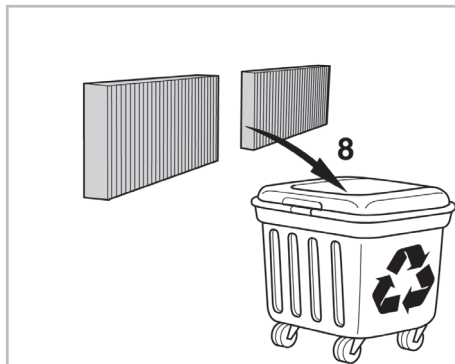

particle
filter

FOR
HONDA

H-RV A/C+ (10/98 >) / LOGO A/C+/- (12/98 > 04/01)

715594

FH255

PA

WANT TO
KNOW MORE?

www.valeo-techassist.com