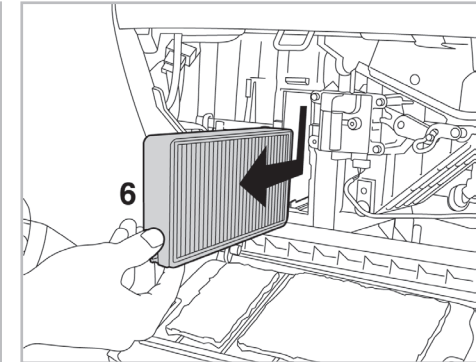

particle
filter

FOR
HONDA

H-RV A/C+ (10/98 >) / LOGO A/C+/- (12/98 > 04/01)

715594

FH255

PA

WANT TO
KNOW MORE?

www.valeo-techassist.com