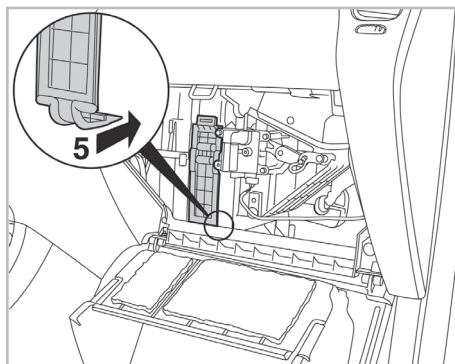

particle
filter

FOR
HONDA

H-RV A/C+ (10/98 >) / LOGO A/C+/- (12/98 > 04/01)

715594

FH255

PA

WANT TO
KNOW MORE?

www.valeo-techassist.com