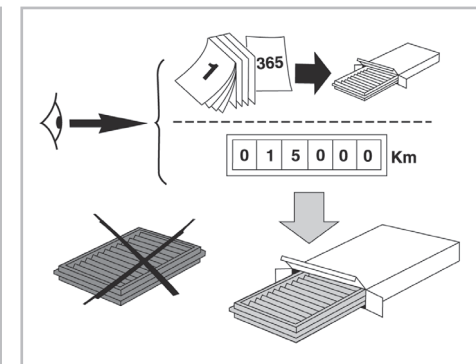

particle
filter

FOR
HONDA

H-RV A/C+ (10/98 >) / LOGO A/C+/- (12/98 > 04/01)

715594

FH255

PA

WANT TO
KNOW MORE?

www.valeo-techassist.com