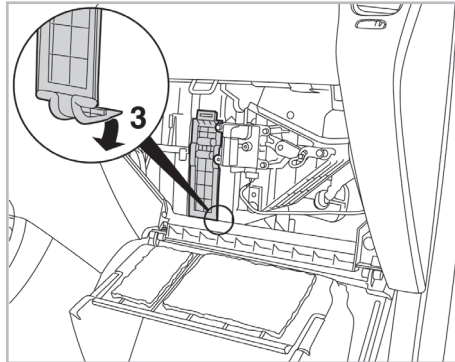

particle
filter

FOR
HONDA

H-RV A/C+ (10/98 >) / LOGO A/C+/- (12/98 > 04/01)

715594

FH255

PA

WANT TO
KNOW MORE?

www.valeo-techassist.com