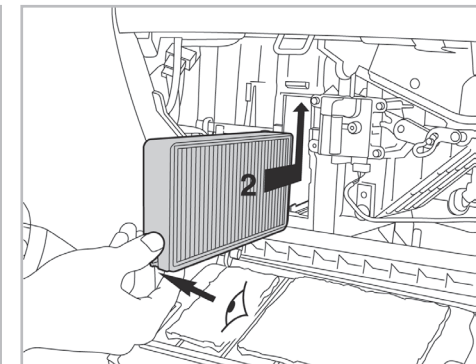

particle
filter

FOR
HONDA

H-RV A/C+ (10/98 >) / LOGO A/C+/- (12/98 > 04/01)

715594

FH255

PA

WANT TO
KNOW MORE?

www.valeo-techassist.com