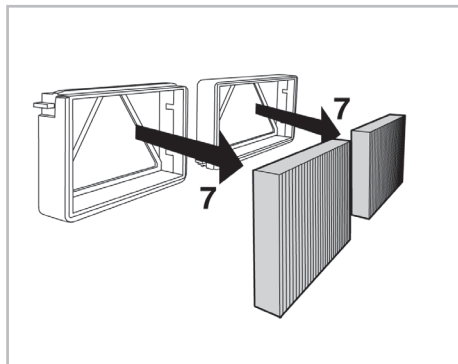

particle
filter

FOR
HONDA

H-RV A/C+ (10/98 >) / LOGO A/C+/- (12/98 > 04/01)

715594

FH255

PA

WANT TO
KNOW MORE?

www.valeo-techassist.com