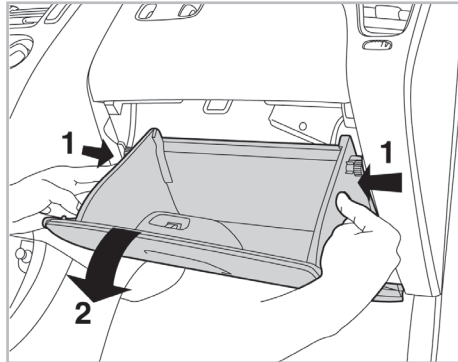

particle
filter

FOR
HONDA

H-RV A/C+ (10/98 >) / LOGO A/C+/- (12/98 > 04/01)

715594

FH255

PA

WANT TO
KNOW MORE?

www.valeo-techassist.com