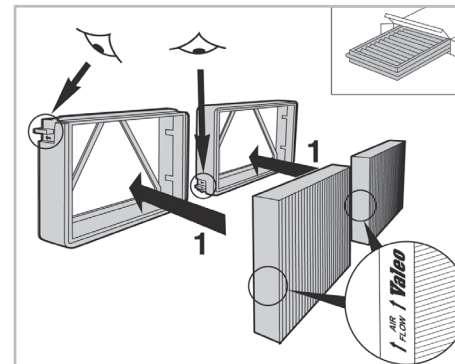

particle
filter

FOR
HONDA

H-RV A/C+ (10/98 >) / LOGO A/C+/- (12/98 > 04/01)

715594

FH255

PA

WANT TO
KNOW MORE?

www.valeo-techassist.com