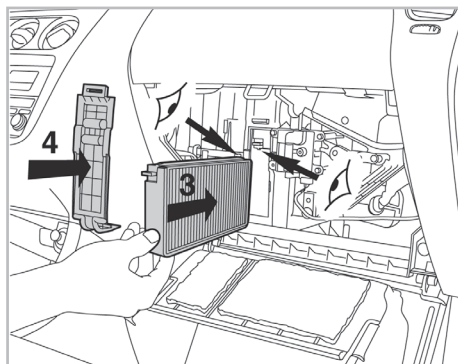

particle
filter

FOR
HONDA

H-RV A/C+ (10/98 >) / LOGO A/C+/- (12/98 > 04/01)

715594

FH255

PA

WANT TO
KNOW MORE?

www.valeo-techassist.com