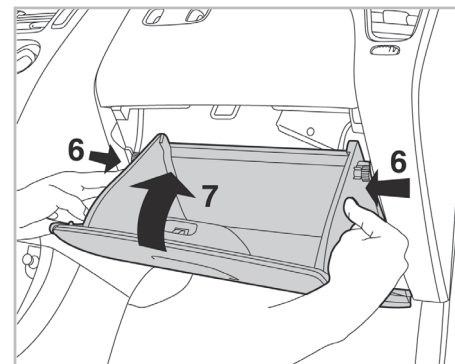

particle
filter

FOR
HONDA

H-RV A/C+ (10/98 >) / LOGO A/C+/- (12/98 > 04/01)

715594

FH255

PA

WANT TO
KNOW MORE?

www.valeo-techassist.com