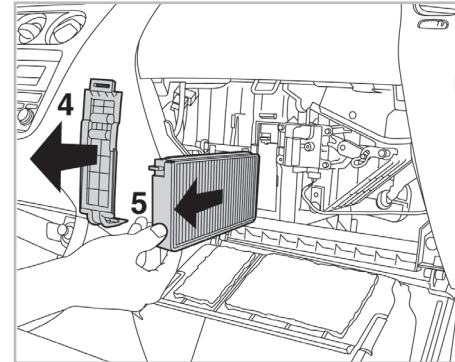

particle
filter

FOR
HONDA

H-RV A/C+ (10/98 >) / LOGO A/C+/- (12/98 > 04/01)

715594

FH255

PA

WANT TO
KNOW MORE?

www.valeo-techassist.com