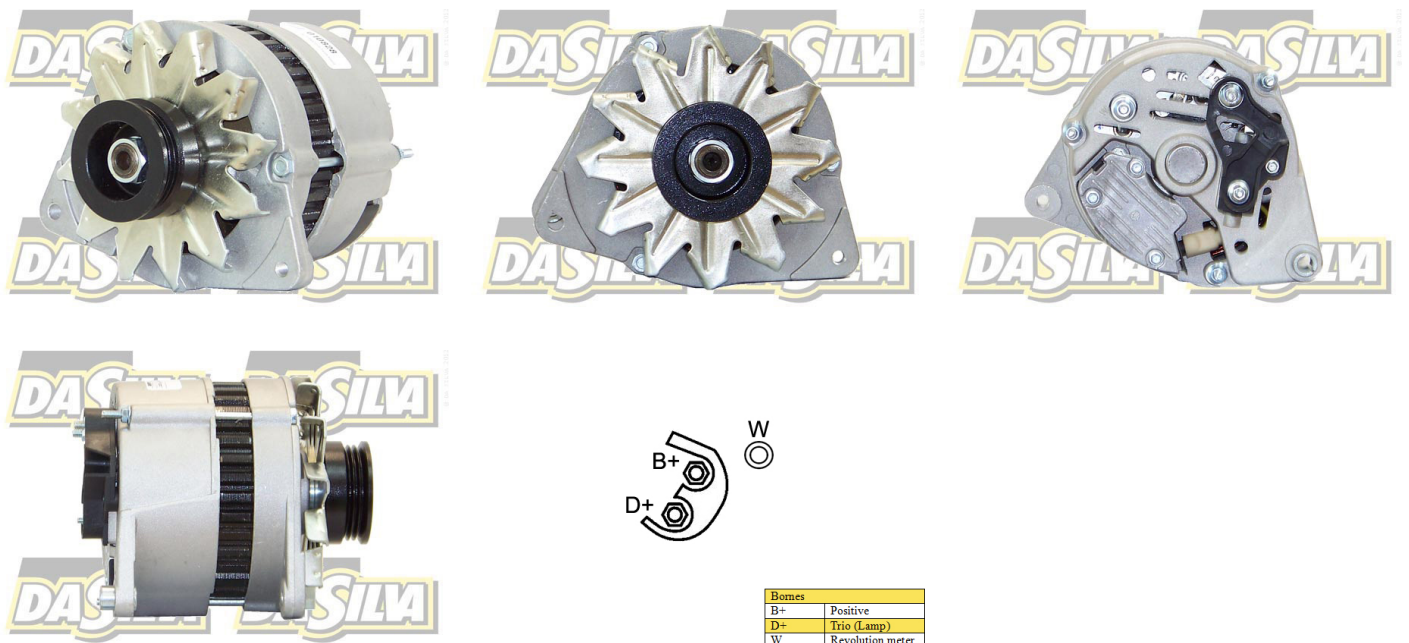

DONNEES TECHNIQUES

Alternator Charge Current [A]	70
Vehicle Main Current	for vehicles with 12V main current
Type de poulie	PVR3
Terminal/Clamp	with revcounter coupling
Clamp	M6 B+
Plug Type ID	PLUG384

PHOTOS