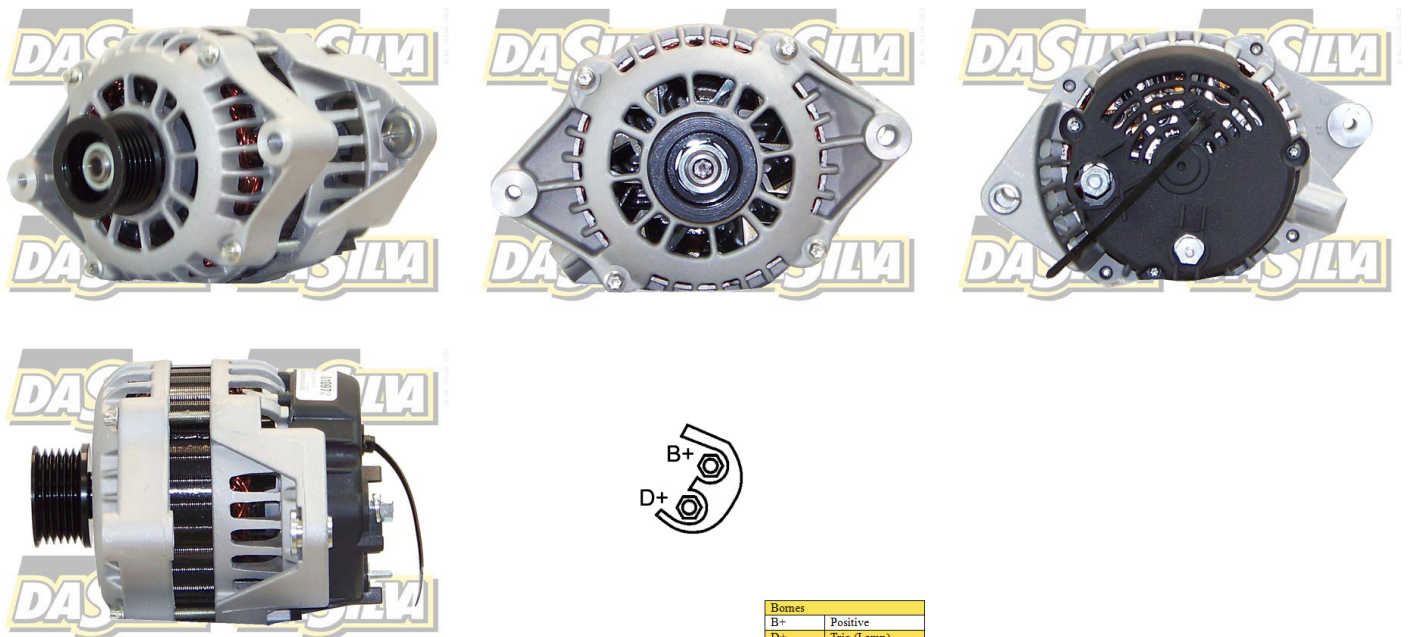

## DONNEES TECHNIQUES

Alternator Charge Current [A]	70
Vehicle Main Current	for vehicles with 12V main current
Type de poulie	PVR6
Clamp	M8 B+
Plug Type ID	PLUG381

## PHOTOS

Bornes	
B+	Positive
D+	Trio (Lamp)